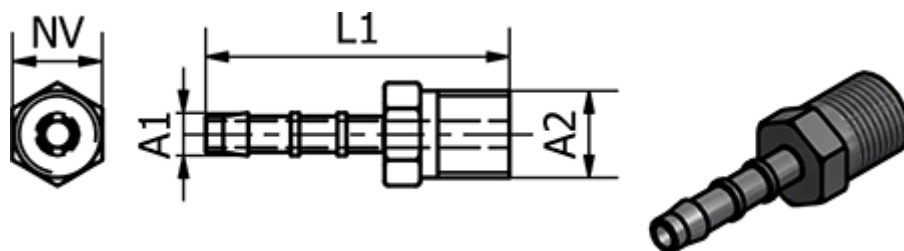

Article number: 58631141

Description: Tube Connector 31.141, Ø6 - R 3/8"

Measures

Ext. hose diameter A1 = 6

L1 = 39

NV = 17

Thread A2 = R 3/8"